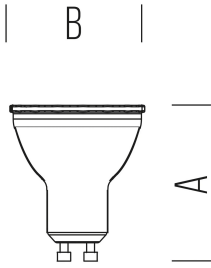

LED GU10 ALL-GLASS FASCIO STRETTO

POTENZA W	EQUIVALENZA W	BASE	KELVIN	LUMEN lm	MISURE mm	FASCIO °	CANDELE cd	CODICE	EAN	CLASSE ENERGETICA
5,0	50	GU10	3000	500	1	15	2300	SLD620512	8031453028893	
5,0	50	GU10	4000	500	1	15	2350	SLD620513	8031453028909	

DIMENSIONI	A	B	C
1	53	50	