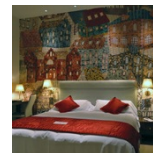

› Hotel Nazionale