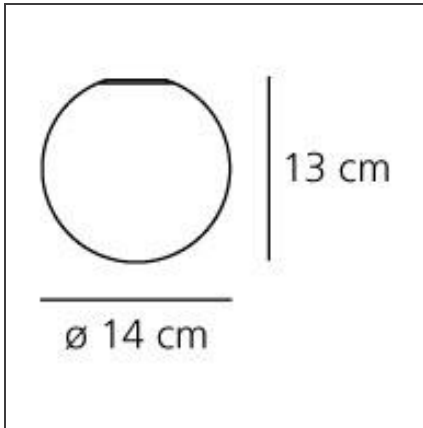

TECHNICAL DRAWINGS

FEATURES

Article Code:	1039110A	Material:	Blown glass, polycarbonate
Colour:	White	Series:	Design, Outdoor
Installation:	Wall, Ceiling	Area contract:	Hospitality, null, Residential
		Emission:	Diffused

DIMENSIONS

Height: cm 13.2

SOURCES NOT INCLUDED

Category:	LED
Number:	1
Watt:	6W
Type:	2
Socket:	E14

LUMINAIRE

Watt:	4W	Delivered lumens output (lm):	188lm
Voltage:	220V-240V	CCT:	2700K
		Efficiency:	75%
		Efficacy:	46.93lm/W
		CRI:	80