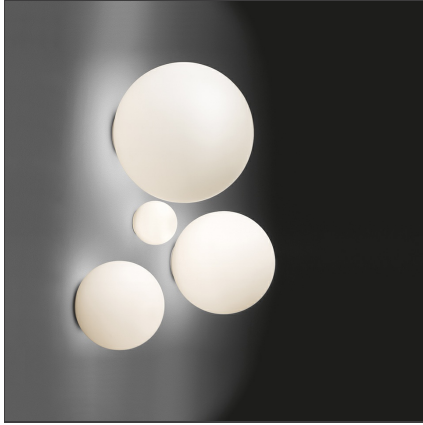

Dioscuri wall/ceiling 14 (E14)

IP44    Dimmerable: 

DESIGN BY

Michele De Lucchi

DESCRIPTION

Materials: Thermoplastic resin ceiling support; acid-etched blown glass diffuser. IP65 rating makes it suitable also for outdoor use. (Only for 25, 35, 42 versions).

TECHNICAL DRAWINGS

FEATURES

Article Code:	1039110A	Material:	Blown glass, polycarbonate
Colour:	White	Series:	Design, Outdoor
Installation:	Wall, Ceiling	Area contract:	Hospitality, null, Residential
		Emission:	Diffused

DIMENSIONS

Height: cm 13.2

SOURCES NOT INCLUDED

Category:	LED
Number:	1
Watt:	6W
Type:	2
Socket:	E14

LUMINAIRE

Watt:	4W	Delivered lumens output (lm):	188lm
Voltage:	220V-240V	CCT:	2700K
		Efficiency:	75%
		Efficacy:	46.93lm/W
		CRI:	80