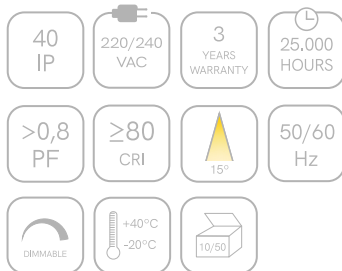

Narrow Dimmable

retrofit

Technical Data

Dimmable dichroic GU10 bulb.

Light

LED in 2.700K or 3.000K.

Finishes

White.

	Code	Color	Power	CCT	Type	Lumens
Narrow Dimmable	4672	○ White	7 W	2.700 K	GU10	400 Lm
	4671	○ White	7 W	3.000 K	GU10	420 Lm