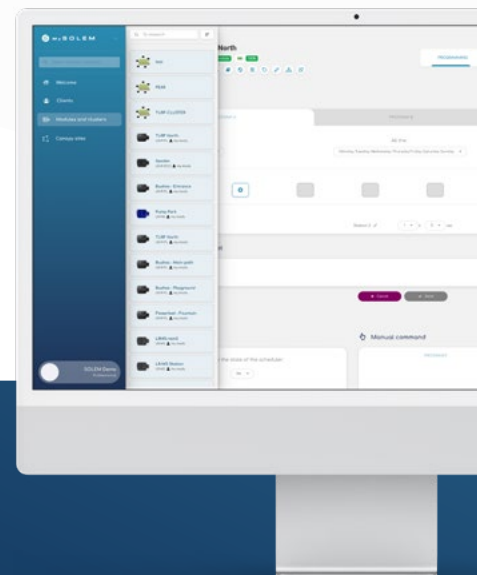

## Control your water consumption

The water meters equipped with a pulse contactor installed on the SMART-IS allows to indicate the volume of water (daily, weekly, monthly or yearly), to identify an abnormal flow and detect possible leaks.

## MAKE IT SIMPLE

Program your irrigation easily with MySOLEM app.  
Free & optimized for most devices.

Irrigation professionals can access up-to-date features on our free internet management platform at [MySOLEM.com](https://www.mysolem.com).