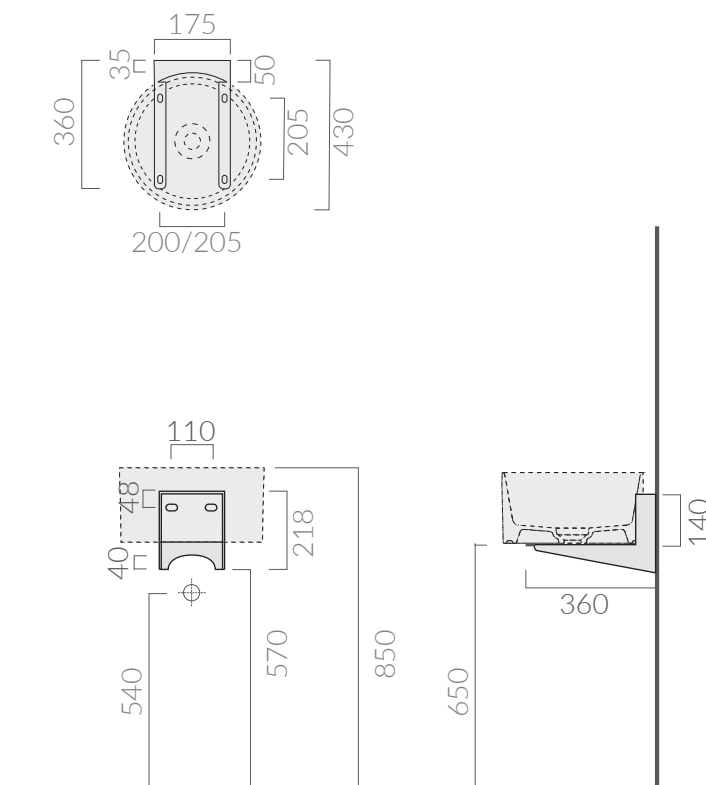

Staffa per installazione a parete,  
realizzata in acciaio satinato.  
Bracket for wall hung installation,  
realized in satin stainless steel.

Kg. 2,4

ACCESSORI INCLUSI / ACCESSORIES INCLUDED

ATTENZIONE/ ATTENTION

Galassia Srl is constantly improving its products by adding new materials, new projects and modern production technologies. The company reserves the right to change any technical

specifications/dimension and/or operating characteristics of the products at any time and without giving notice. The ceramic items weight may vary up to 20%.