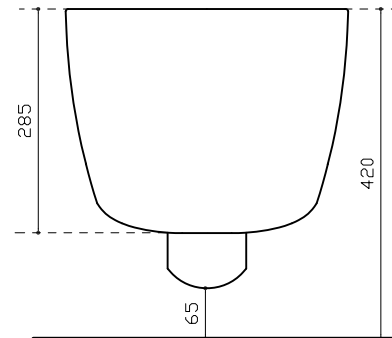

Vista frontale
Front View