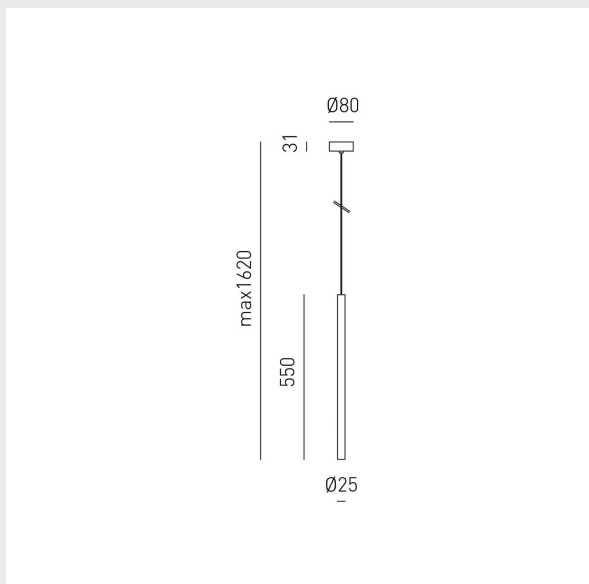

TECHNICAL DATA

Installation: Interno _ Lampada a sospensione

Source: Led integrato

Power: 7W

Power Supply: 220-240V AC _ 50/60Hz

Dimming: Non dimmerabile _ On - Off

Lumen: 398lm

Color Temperature: 3000K

Light Beam: 18° _ Diretta

CRI: >90

Lifespan: 30.000h

IP Rating: IP20

Insulation Class: I

Gross Weight: 0.67 Kg

Net Weight: 0.46 Kg

Sospensione singola con montatura in alluminio. Finitura nero satinato con rosone nero satinato. Sorgente luminosa Led non dimmerabile ed alimentatore incluso.

Single pendant light fixture with an aluminium frame with a ceiling rose. Finish satin black with satin black ceiling rose. Non-dimmable LED light source and power supply included.

Suspension simple avec monture en aluminium. Finition noire satinée avec rosace noire satinée. Source lumineuse LED non graduable et ballast inclus.

Einzelne Hängeleuchte mit Aluminiumrahmen, satinierte schwarze Oberfläche mit satiniertes schwarzer Rosette. Nicht dimmbare LED-Lichtquelle und Vorschaltgerät enthalten.