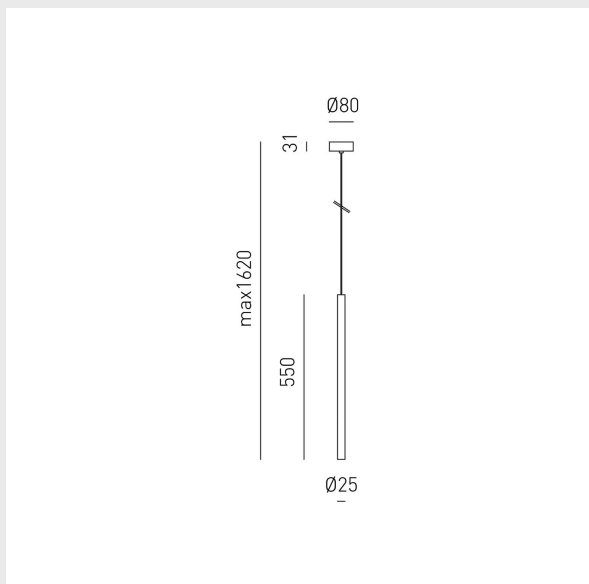

TECHNICAL DATA

Installation: Interno _ Lampada a sospensione

Source: Led integrato

Power: 7W

Power Supply: 220-240V AC _ 50/60Hz

Dimming: Non dimmerabile _ On - Off

Lumen: 398lm

Color Temperature: 3000K

Light Beam: 18° _ Diretta

CRI: >90

Lifespan: 30.000h

IP Rating: IP20

Insulation Class: I

Gross Weight: 0.67 Kg

Net Weight: 0.46 Kg

Sospensione singola con montatura in alluminio. Finitura bianco satinato con rosone bianco satinato. Sorgente luminosa Led non dimmerabile ed alimentatore incluso.

Single pendant light fixture with an aluminium frame with a ceiling rose. Finish satin white with a satin white ceiling rose. Non-dimmable LED light source and power supply included.

Suspension simple avec monture en aluminium. Finition blanc satiné avec rosace blanche satinée. Source lumineuse Led non graduable et ballast inclus.

Einzelne Hängeleuchte mit Aluminiumrahmen. Satinweißes Finish mit satinweißer Rosette. Nicht dimmbare Led-Lichtquelle und Vorschaltgerät enthalten.