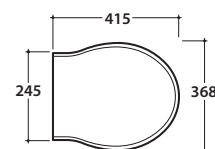

Cod. **VA076**

Raccordo per scarico a parete cm. 35
Pipe for wall drain 35cm.