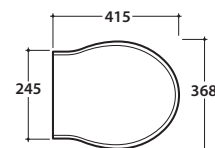

PAESTUM VASO SCARICO A PARETE

PA002BI

CE EN 997:2015

GLOBO

Cod. **PA002BI**

Vaso a terra 57.37,5 h40 cm. Installazione distanziata da parete. Scarico 4 / 2,6 Lt.

Completo di fissaggi. Peso 20 Kg

Floor mounted Wc 57.37,5 h40 cm . Wall spaced installation. Drain 4/2,6 Lt.

Fixing kit included. Weight 20 Kg

Cod. **PA019**

Coprivaso in duroplast con chiusura tradizionale. Peso 3 Kg

Duroplast seat-cover with traditional closing system. Weight 3 Kg

Cod. **PA021**

Coprivaso in poliester bianco con cerniere cromo. Peso 3 Kg

White polyester seat-cover with chromium-plated hinges. Weight 3 Kg

Cod. **PA138**

Coprivaso in poliester bianco con cerniere cromo. Chiusura soft close. Peso 3 Kg

White polyester seat-cover with chromium-plated hinges. With soft-closing system. Weight 3 Kg

Cod. **PA109**

Coprivaso in poliester bianco con cerniere bronzo. Peso 3 Kg

White polyester seat-cover with bronze-plated hinges. Weight 3 Kg

Cod. **PA139**

Coprivaso in poliester bianco con cerniere bronzo. Chiusura soft close. Peso 3 Kg

White polyester seat-cover with bronze-plated hinges. With soft-closing system. Weight 3 Kg

Cod. **PA147**

Coprivaso in poliester bianco con cerniere oro. Peso 3 Kg

White polyester seat-cover with gold-plated hinges. Weight 3 Kg

Cod. **PA140**

Coprivaso in poliester bianco con cerniere oro. Chiusura soft close. Peso 3 Kg

White polyester seat-cover with gold-plated hinges. With soft-closing system. Weight 3 Kg