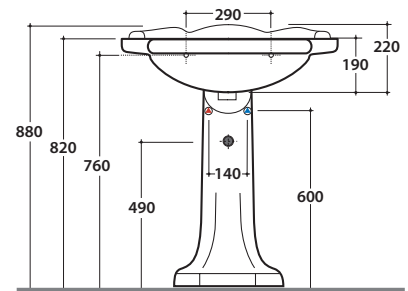

Cod. **PA005BI**

Colonna a terra. Per lavabi PA006 e PA057. Peso 13 Kg

Floor mounted pedestal. For basins PA006 and PA057. Weight 13 Kg

Cod. **FI012BI**

Piletta up and down con tappo in ceramica per lavabi con troppo pieno. Peso 0,5 Kg

Push open valve drain with ceramic top for basins with overflow. Weight 0,5 Kg

Cod. **FI012CR**

Piletta cromata up and down per lavabi con troppopieno. Peso 0,5 Kg

Push open chromed valve drain for basins with overflow. Weight 0,5 Kg