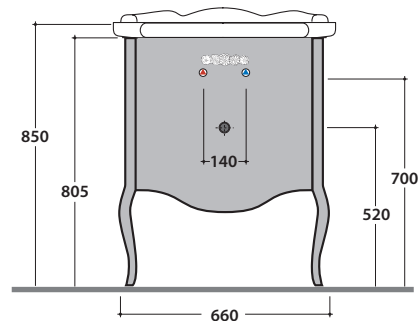

PAESTUM LAVABO PA006BI

CE EN 14688:2015

GLOBO

Cod. **PATC06**

Struttura a terra 65.56 h82 cm in ottone cromato, per lavabo PA006. Peso 14,5 Kg
Brass chromium-plated floor-mounted structure 65.56 h82 cm, for basin PA006. Weight 14,5 Kg

Cod. **PA035**

Struttura sospesa 69.57 h56 cm in metallo anticato, per lavabo PA006. Peso 6 Kg
Old looking metal wall-hung structure 69.57 h56 cm, for basin PA006. Weight 6 Kg

Cod. **PA034**

Struttura a terra 69.56 h81 cm in metallo anticato, per lavabo PA006. Peso 8 Kg
Old looking metal floor-mounted structure 69.56 h81 cm, for basin PA006. Weight 8 Kg

Rovere nero
Black oak finish

Cod. **PS071RB**

Rovere bianco
White oak finish

Ingombro massimo con cassetto aperto mm. 970
Maximum encumbrance with open drawer mm. 970

Base a terra 69.56 h80 cm per lavabo PA006, 1 cassetto. Peso 21 Kg
Floor-mounted base 69.56 h80 cm for basin PA006, 1 drawer. Weight 21 Kg