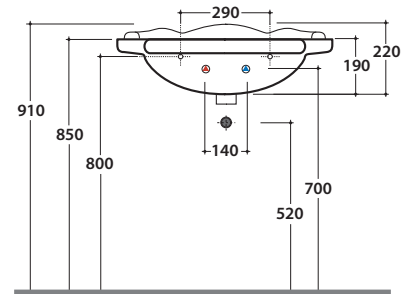

Cod. **PA005BI**

Colonna a terra. Per lavabi PA006 e PA057. Peso 13 Kg

Floor mounted pedestal. For basins PA006 and PA057. Weight 13 Kg

Cod. **FI012BI**

Piletta up and down con tappo in ceramica per lavabi con troppo pieno. Peso 0,5 Kg

Push open valve drain with ceramic top for basins with overflow. Weight 0,5 Kg

Cod. **FI012CR**

Piletta cromata up and down per lavabi con troppopieno. Peso 0,5 Kg

Push open chromed valve drain for basins with overflow. Weight 0,5 Kg