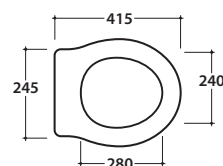

PAESTUM VASO MONOBLOCCO SCARICO A PAVIMENTO PA003BI

CE EN 997:2015

GLOBO

Cod. **PA003BI**

Vaso monoblocco 67.38 h40 cm. Scarico a pavimento. Scarico 4,5 / 3 Lt.

Completo di fissaggi. Peso 20 Kg

Close couple Wc 67.38 h40 cm . Wall floor drain 4,5 / 3 Lt.

Fixing kit included. Weight 20 Kg

Cod. **PA019**

Coprivaso in duroplast con chiusura tradizionale. Peso 3 Kg

Duroplast seat-cover with traditional closing system. Weight 3 Kg

Cod. **PA021**

Coprivaso in poliester bianco con cerniere cromo. Peso 3 Kg

White polyester seat-cover with chromium-plated hinges. Weight 3 Kg

Cod. **PA138**

Coprivaso in poliester bianco con cerniere cromo. Chiusura soft close. Peso 3 Kg

White polyester seat-cover with chromium-plated hinges. With soft-closing system. Weight 3 Kg

Cod. **PA109**

Coprivaso in poliester bianco con cerniere bronzo. Peso 3 Kg

White polyester seat-cover with bronze-plated hinges. Weight 3 Kg

Cod. **PA139**

Coprivaso in poliester bianco con cerniere bronzo. Chiusura soft close. Peso 3 Kg

White polyester seat-cover with bronze-plated hinges. With soft-closing system. Weight 3 Kg

Cod. **PA147**

Coprivaso in poliester bianco con cerniere oro. Peso 3 Kg

White polyester seat-cover with gold-plated hinges. Weight 3 Kg

Cod. **PA140**

Coprivaso in poliester bianco con cerniere oro. Chiusura soft close. Peso 3 Kg

White polyester seat-cover with gold-plated hinges. With soft-closing system. Weight 3 Kg