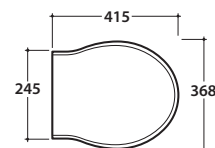

PAESTUM VASO MONOBLOCCO SCARICO A PAVIMENTO PA003BI

CE EN 997:2015

GLOBO

Cod. **PA003BI**

Vaso monoblocco 67.38 h40 cm. Scarico a pavimento. Scarico 4,5 / 3 Lt.

Completo di fissaggi. Peso 20 Kg

Close couple Wc 67.38 h40 cm . Wall floor drain 4,5 / 3 Lt.

Fixing kit included. Weight 20 Kg

Cod. **PA019**

Coprivaso in duroplast con chiusura tradizionale. Peso 3 Kg

Duroplast seat-cover with traditional closing system. Weight 3 Kg

Cod. **PA021**

Coprivaso in poliester bianco con cerniere cromo. Peso 3 Kg

White polyester seat-cover with chromium-plated hinges. Weight 3 Kg

Cod. **PA138**

Coprivaso in poliester bianco con cerniere cromo. Chiusura soft close. Peso 3 Kg

White polyester seat-cover with chromium-plated hinges. With soft-closing system. Weight 3 Kg

Cod. **PA109**

Coprivaso in poliester bianco con cerniere bronzo. Peso 3 Kg

White polyester seat-cover with bronze-plated hinges. Weight 3 Kg

Cod. **PA139**

Coprivaso in poliester bianco con cerniere bronzo. Chiusura soft close. Peso 3 Kg

White polyester seat-cover with bronze-plated hinges. With soft-closing system. Weight 3 Kg

Cod. **PA147**

Coprivaso in poliester bianco con cerniere oro. Peso 3 Kg

White polyester seat-cover with gold-plated hinges. Weight 3 Kg

Cod. **PA140**

Coprivaso in poliester bianco con cerniere oro. Chiusura soft close. Peso 3 Kg

White polyester seat-cover with gold-plated hinges. With soft-closing system. Weight 3 Kg