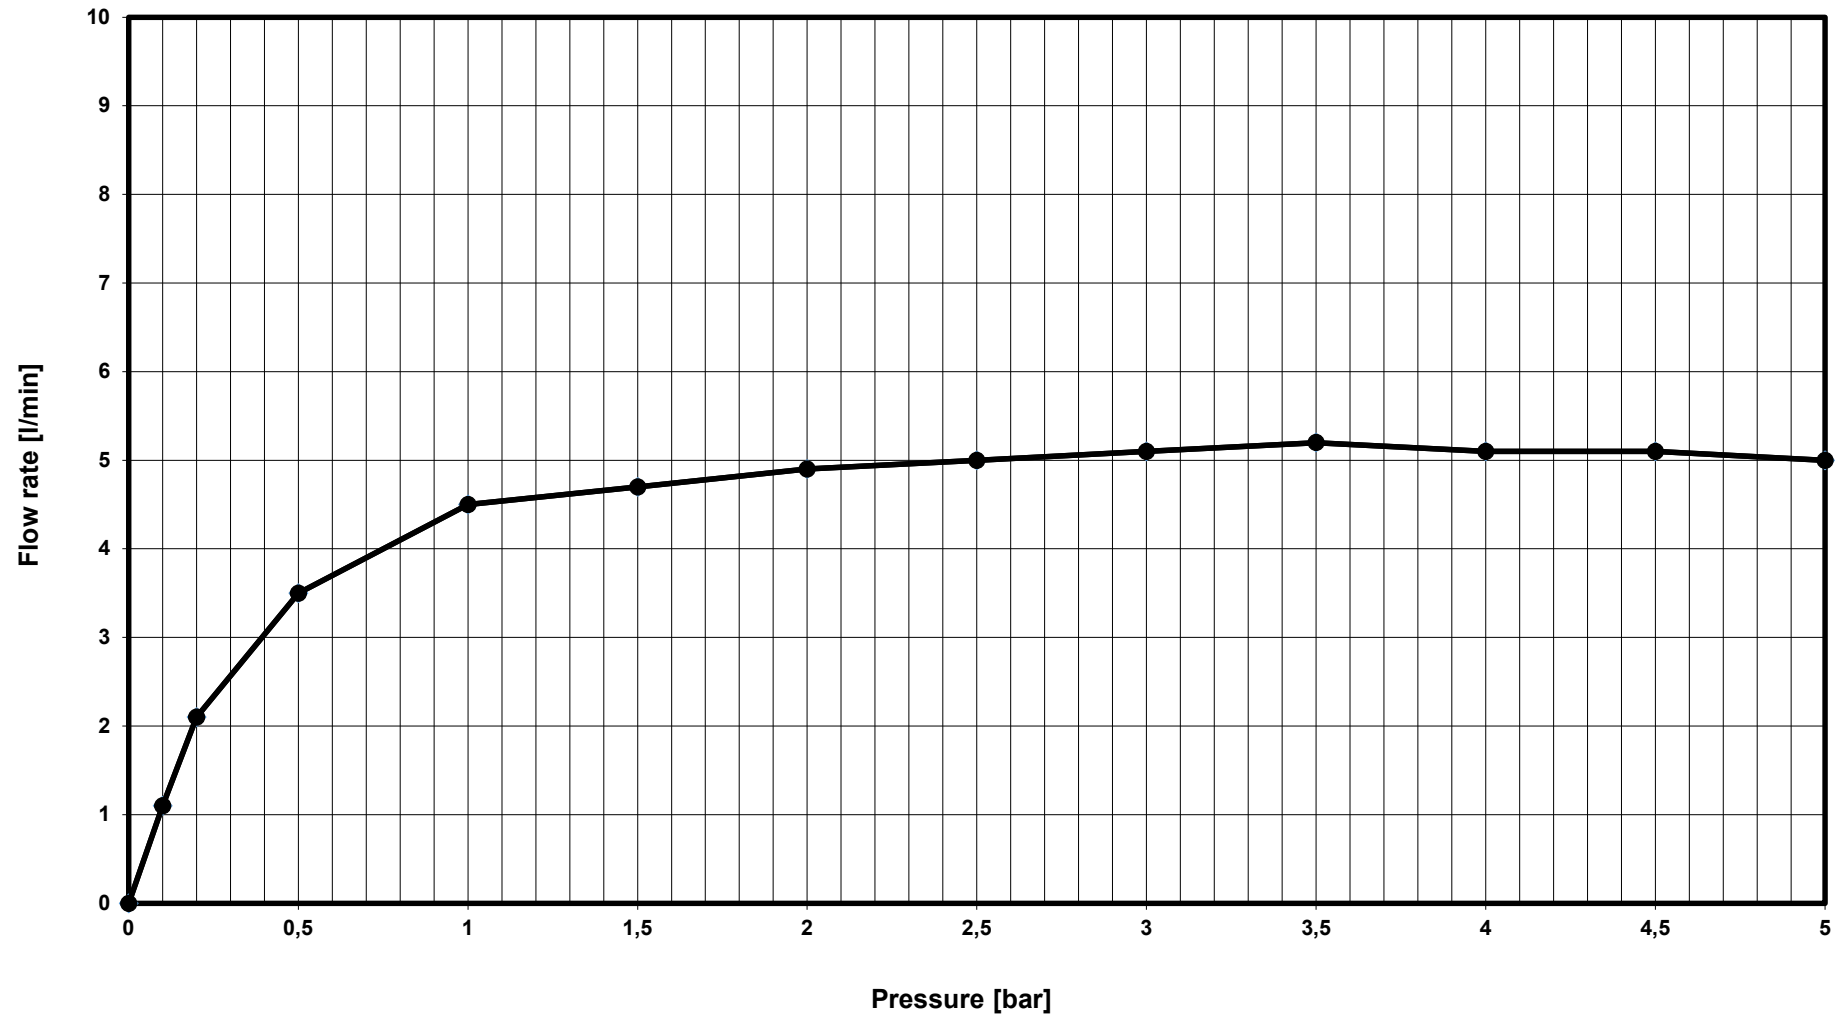

Ideal Standard

BC829AA CERABASE BSN MXR H80 CHR PUW MTL, 5L

—●— Mixed water - series
—●— Mixed water - series