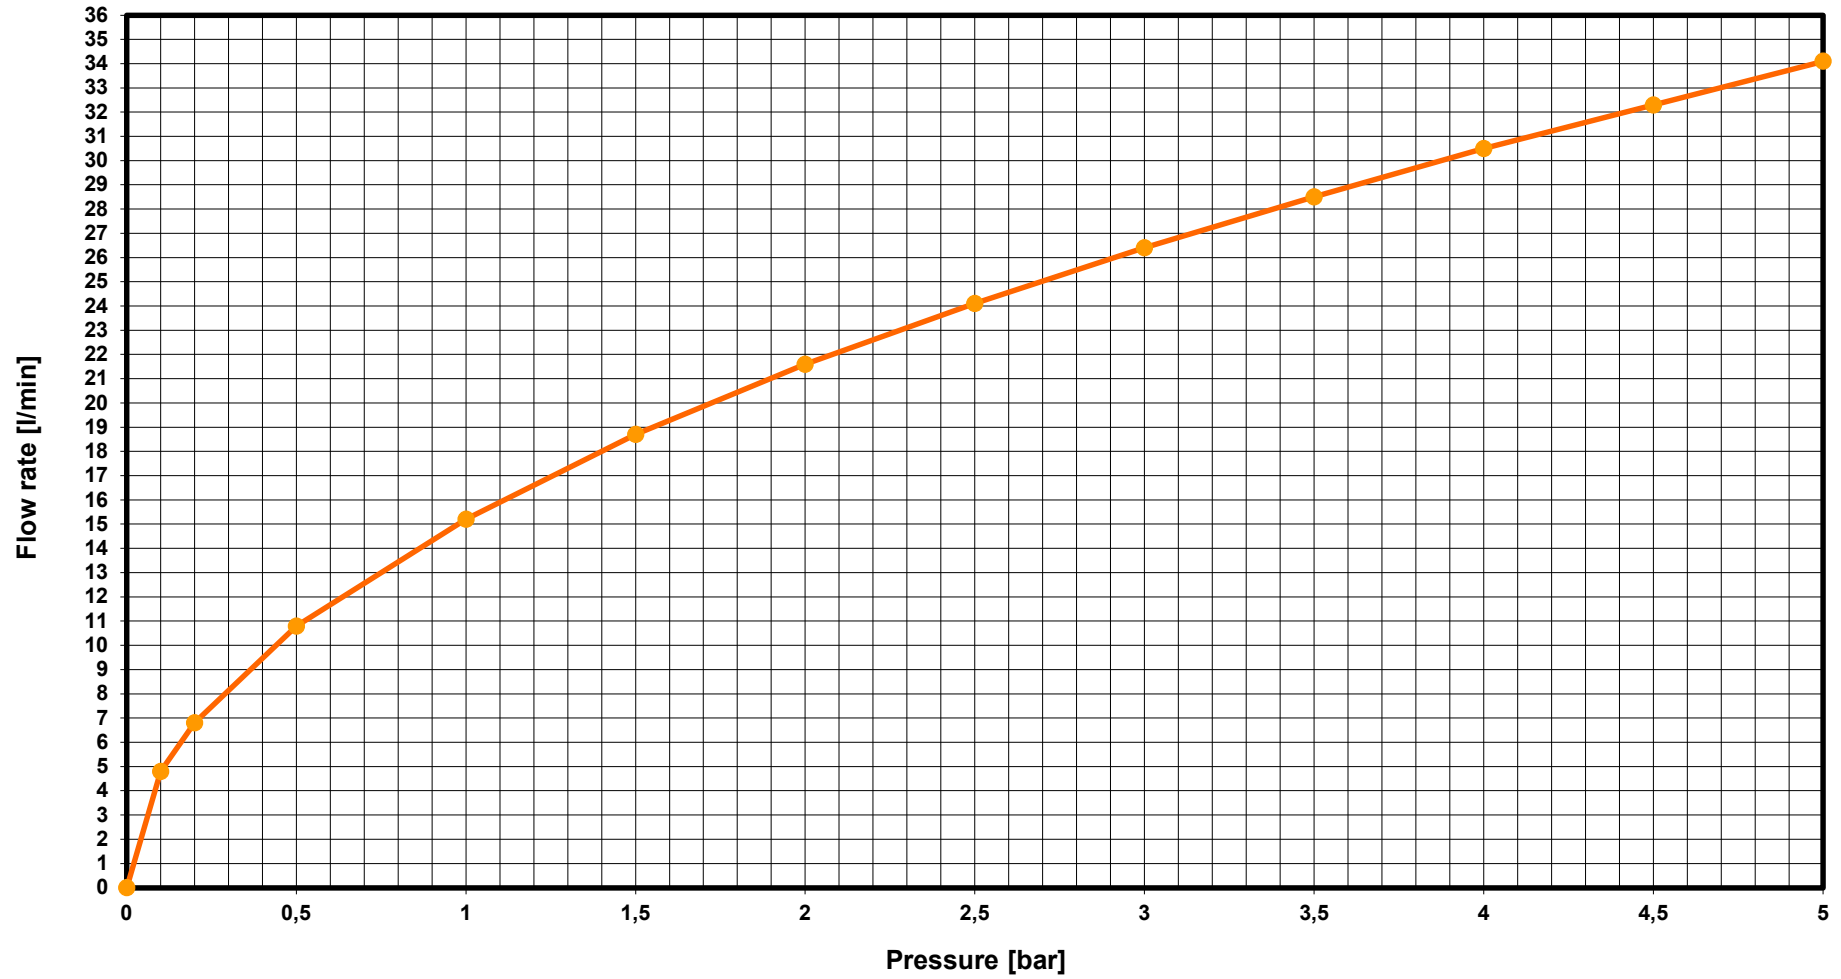

Ideal Standard

BD492AA CERABASE SHR MXR B-IN CHR KIT1+2 NR

Mixed water - free outlet