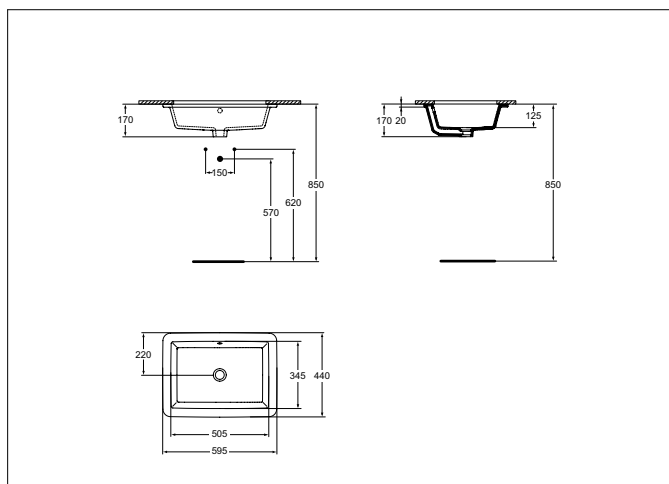

Product code: K0779
STRADA
Under Countertop basin

Under Countertop basin

Strada Under Countertop basin 59 cm
without tap hole and with overflow
595 x 435 x 170 mm, 12,00 kg
in carton box, EN 14688
Including:
Fixation set T645567 and cutting template

Finishes*

Recommended products

DESIGN SIPHON G1 1/4 (IN CASE OF INSTALLATION WITHOUT SEMI-PEDESTAL AND...)

DESIGN STOP ANGLE VALVE (WATER CONNECTION G1/2, CONNECTION WITH MIXER 10MM/...)

ESCUTCHEON FOR SIPHON G1 1/4 (IN CASE OF INSTALLATION WITH MIXER WITHOUT...)

SIPHON WASTE G1 1/4 - TUBULAR TYPE A2305

STOP ANGLE VALVE (WATER CONNECTION G1/2, CONNECTION WITH MIXER 10 MM/ G3/8)

*Finishes: 01 = White