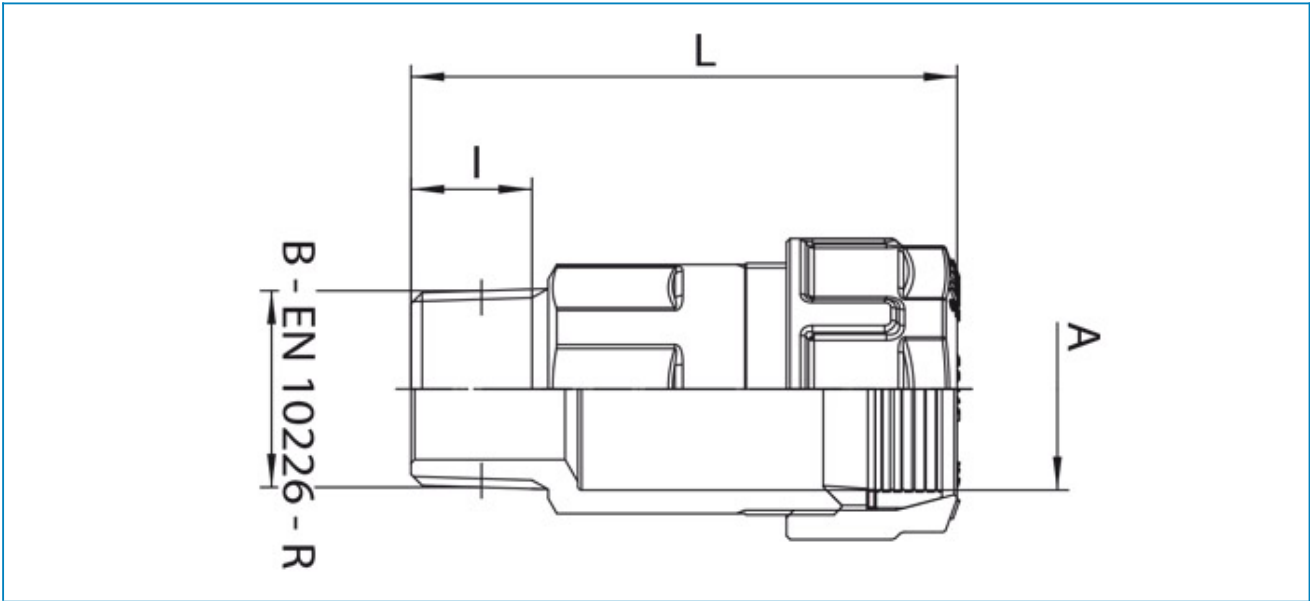

NEW

Serie **TURBO IRON**

Articolo **5F0000**

Straight male quick-assembling compression fitting with elastomer seal with a trapezoidal section up to PN50/MOP5.

AxB	BOX	MASTER BOX	CODICE	I	L
3/8" x 3/8"	30	240	5F000003	11,4	58
1/2" x 1/2"	22	176	5F000004	15	68
3/4" x 3/4"	12	96	5F000005	16,3	74
1" x 1"	9	72	5F000006	19,1	79
1"1/4 x 1"1/4	6	24	5F000007	21,4	89
1"1/2 x 1"1/2	6	24	5F000008	21,4	95
2" x 2"	3	12	5F000010	25,7	104