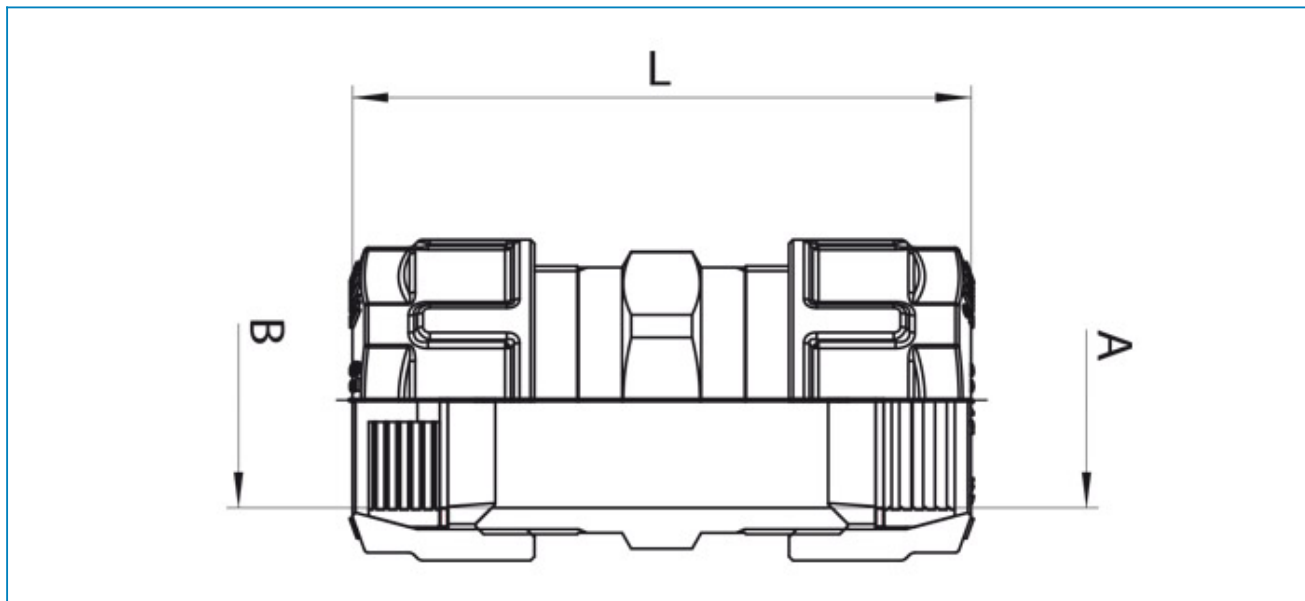

**NEW**

Serie **TURBO IRON**

Articolo **5F0200**

Double loop quick-assembling compression fitting with elastomer seal with a trapezoidal section up to PN50/MOP5.

AxB	BOX	MASTER BOX	CODICE	L
3/8" x 3/8"	25	200	5F020003	65
1/2" x 1/2"	22	176	5F020004	70
3/4" x 3/4"	10	80	5F020005	78
1" x 1"	9	72	5F020006	84
1"1/4 x 1"1/4	6	24	5F020007	92
1"1/2 x 1"1/2	6	24	5F020008	96
2" x 2"	3	12	5F020010	104