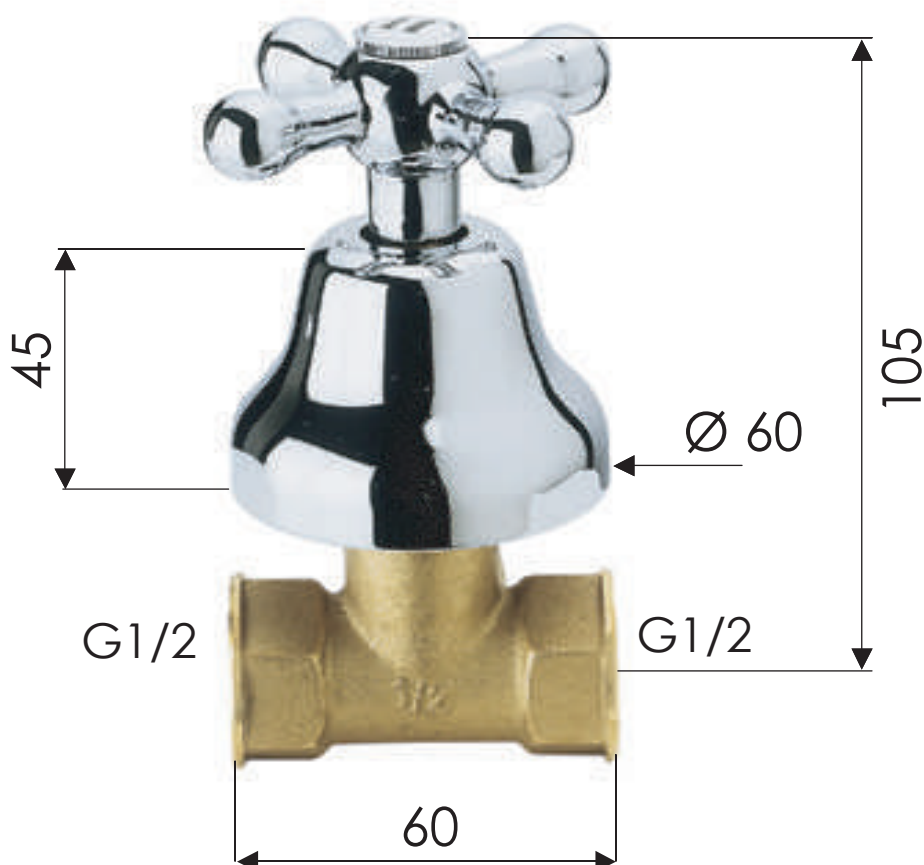

REMER

RUBINETTERIE

SCHEDA TECNICA

TECHNICAL FEATURES

ART. COD.

31LI

MATERIALI / MATERIALS

OTTONE CROMATO / CHROME PLATED BRASS