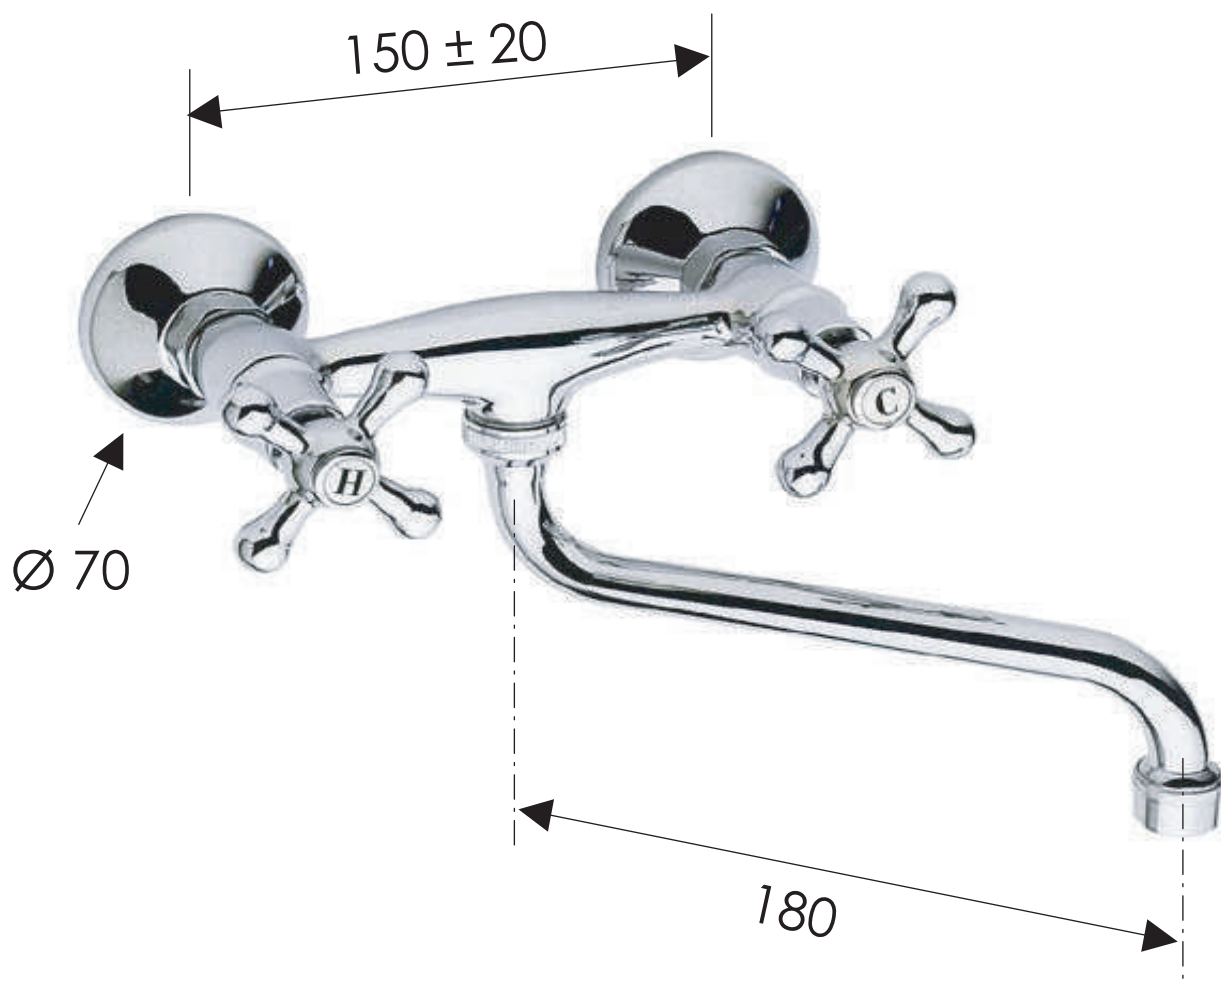

REMER

RUBINETTERIE

SCHEDA TECNICA

ART. COD.

TECHNICAL FEATURES

41LI

MATERIALI / MATERIALS

OTTONE CROMATO / CHROME PLATED BRASS