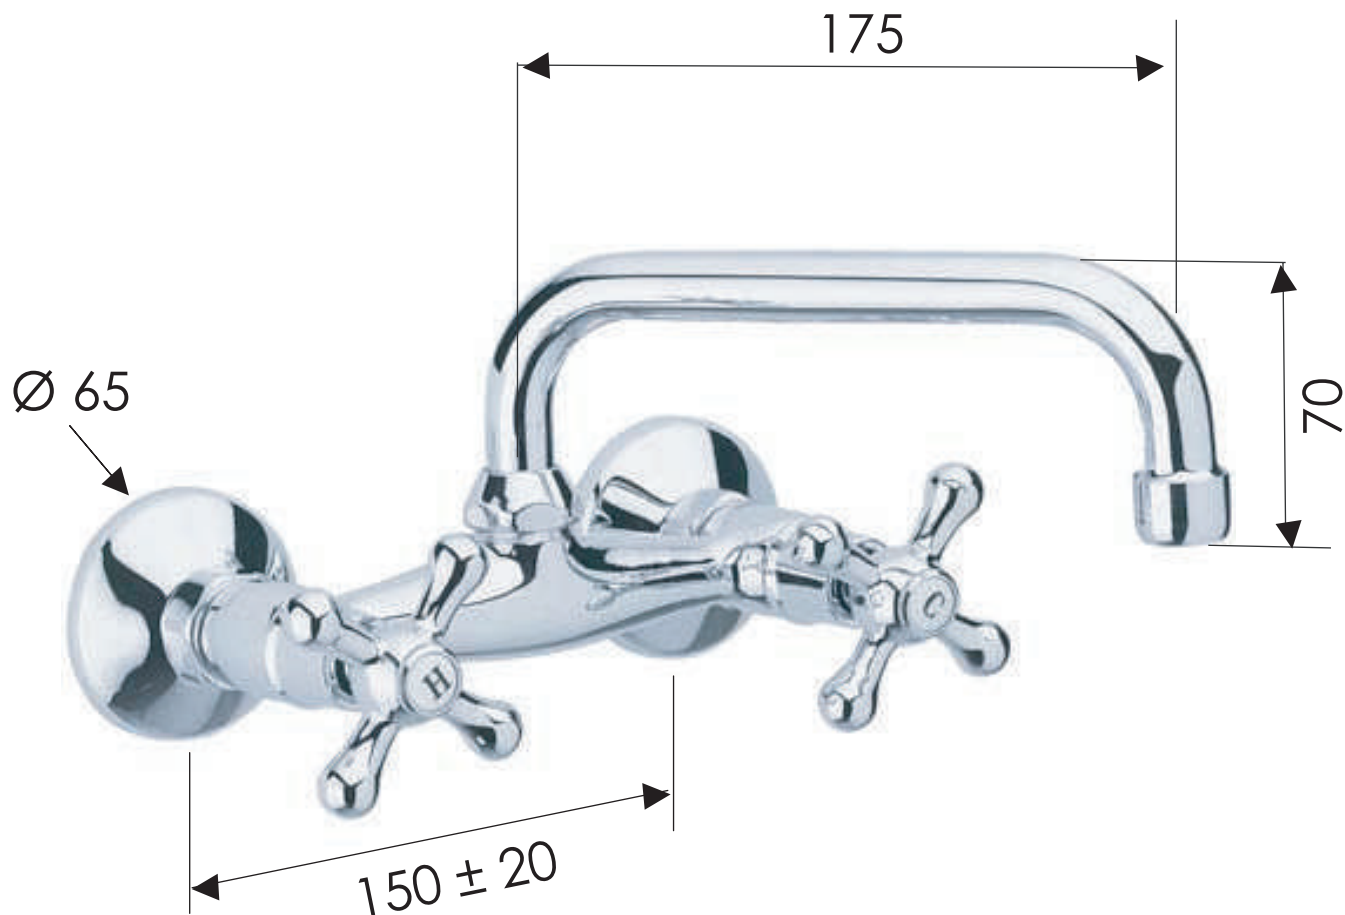

# REMER

RUBINETTERIE

SCHEDA TECNICA

TECHNICAL FEATURES

ART. COD.

**41SLI**

## MATERIALI / MATERIALS

OTTONE CROMATO / CHROME PLATED BRASS