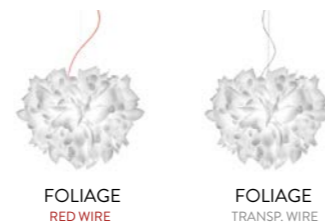

VELI SUSPENSION FOLIAGE

by Adriano Rachele

Veli 10th Anniversary Catalogue

PRODUCT	SIZE	COLOUR	CODE
SUSPENSION LARGE Bulbs E27: 4 X 12W LED Filament Dimmable with: Dimmable bulbs Made of: Opalflex® With: Magnetic System® Weight: net Kg 2,07 - gross Kg 5,7 Package: 61 x 61 x h. 64 cm		FOLIAGE RED WIRE	VEL78SOS0003FG000
		FOLIAGE TRSP. WIRE	VEL78SOST003FG000
SUSPENSION Bulbs E27: 2 X 12W LED Filament Dimmable with: Dimmable bulbs Made of: Opalflex® With: Magnetic System® Weight: net Kg 1,15 - gross Kg 2,6 Package: 55 x 57 x h. 23 cm		FOLIAGE RED WIRE	VEL78SOS0001FG000
		FOLIAGE TRSP. WIRE	VEL78SOST001FG000

CANOPY DETAILS

VELI FOLIAGE

LARGE- MEDIUM: Ø 12 cm x h. 3,2 cm (Ø 4-3/4" x h. 1-1/4")

Red wrapped electric wire - Available also with transparent cable
Cavo calzato rosso - Disponibile anche con cavo trasparente

6m. cable kit must be ordered with lamp purchase
Kit Cavi da 6m da richiedere tassativamente in fase di ordine

Kit di installazione multipla su richiesta
Multiple installation kit on request

FINISHES

VELI TABLE Ø32 FOLIAGE