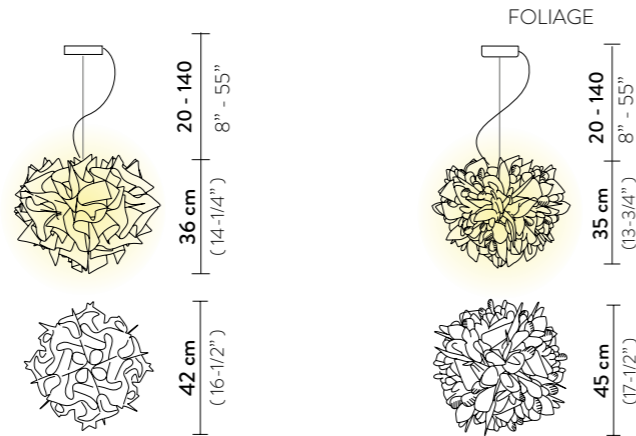

With: Magnetic hanging System

Weight: net 1,15 Kg - gross 2,6 Kg

net 1,6 Kg - gross 2,6 Kg (AUREA)

Packaging: 46 x 47 x h. 43 cm

FINISH	PRODUCT CODE	CANOPY DETAILS
 AUREA	<b>VELSS00WHG01R00000EU</b> RED WIRE	Ø 12 x h. 3,2 cm   RED WIRE      TRANSP WIRE
	<b>VELSS00WHG01T00000EU</b> TRANSP WIRE	
	ACCESSORIES	
	6M CABLE KIT (must be ordered with lamp) RED WIRE 6M CABLE KIT (must be ordered with lamp) TRANSP WIRE	
 FOLIAGE	<b>VELSS00FLG01R00000EU</b> RED WIRE	Ø 12 x h. 3,2 cm   RED WIRE      TRANSP WIRE
	<b>VELSS00FLG01T00000EU</b> TRANSP WIRE	
	ACCESSORIES	
	6M CABLE KIT (must be ordered with lamp) RED WIRE 6M CABLE KIT (must be ordered with lamp) TRANSP WIRE	
 COUTURE	<b>VELSS00CTR01R00000EU</b> RED WIRE	Ø 12 x h. 3,2 cm   RED WIRE      TRANSP WIRE
	<b>VELSS00CTR01T00000EU</b> TRANSP WIRE	
	ACCESSORIES	
	6M CABLE KIT (must be ordered with lamp) RED WIRE 6M CABLE KIT (must be ordered with lamp) TRANSP WIRE	
 PRISMA	<b>VELSS00PRS01T00000EU</b>	Ø 12 x h. 3,2 cm 
	ACCESSORIES	
	6M CABLE KIT (must be ordered with lamp)	