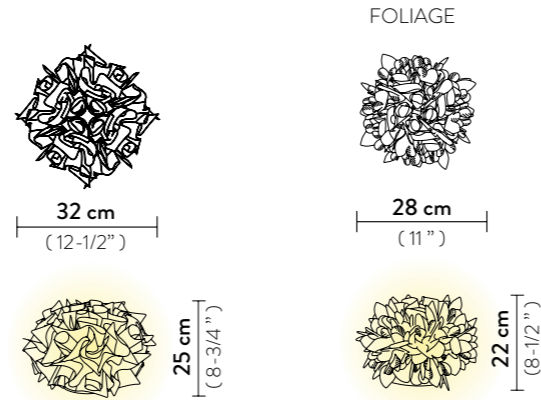

Packaging: 56 x 55 x h. 23 cm X7  
61 x 46 x h. 51 cm

FINISH	PRODUCT CODE	CANOPY DETAILS
 FOLIAGE	<b>7</b> <b>VELSOVSFLG04T00000EU</b>	Ø 14 x h. 3,2 cm 
 COUTURE	<b>7</b> <b>VELSOVSCTR04T00000EU</b>	Ø 14 x h. 3,2 cm 

## VELI TABLE

Light Source: 1 X 6W E14 LED Filament Bulb

Dimmable: not dimmable

Materials: Opalflex®

With: Magnetic System

Weight: net 0,6 Kg - gross 1,2 Kg

Packaging: 32 x 32 x h. 25 cm

FINISH	PRODUCT CODE	DETAILS
 FOLIAGE	<b>VELTS00FLG00000000EU</b>	Magnetic System 
 COUTURE	<b>VELTS00CTR00000000EU</b>	Magnetic System 
 WHITE	<b>VELTS00WHT00000000EU</b>	Magnetic System 
 BLACK	<b>VELTS00BLK00000000EU</b>	Magnetic System 