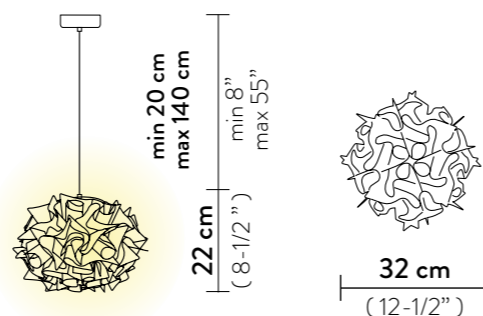

FINISH	PRODUCT CODE	DETAILS
 AUREA	<b>VELCL00WHG00000000EU</b>	LIGHT SOURCE:  37 cm 14-1/4"
 FOLIAGE	<b>VELCL00FLG00000000EU</b>	LIGHT SOURCE:  37 cm 14-1/4"
 COUTURE	<b>VELCL00CTR00000000EU</b>	LIGHT SOURCE:  37 cm 14-1/4"
 PRISMA	<b>VELCL00PRS00000000EU</b>	LIGHT SOURCE:  37 cm 14-1/4"

With: Magnetic hanging System

Weight: net 1,15 Kg - gross 2,6 Kg

net 1,6 Kg - gross 2,6 Kg (AUREA)

Packaging: 46 x 47 x h. 43 cm

FINISH	PRODUCT CODE	CANOPY DETAILS
 AUREA	<b>VELSS00WHG01R00000EU</b> RED WIRE	Ø 12 x h. 3,2 cm   RED WIRE      TRANSP WIRE
	<b>VELSS00WHG01T00000EU</b> TRANSP WIRE	
	ACCESSORIES	
	6M CABLE KIT (must be ordered with lamp) RED WIRE 6M CABLE KIT (must be ordered with lamp) TRANSP WIRE	
 FOLIAGE	<b>VELSS00FLG01R00000EU</b> RED WIRE	Ø 12 x h. 3,2 cm   RED WIRE      TRANSP WIRE
	<b>VELSS00FLG01T00000EU</b> TRANSP WIRE	
	ACCESSORIES	
	6M CABLE KIT (must be ordered with lamp) RED WIRE 6M CABLE KIT (must be ordered with lamp) TRANSP WIRE	
 COUTURE	<b>VELSS00CTR01R00000EU</b> RED WIRE	Ø 12 x h. 3,2 cm   RED WIRE      TRANSP WIRE
	<b>VELSS00CTR01T00000EU</b> TRANSP WIRE	
	ACCESSORIES	
	6M CABLE KIT (must be ordered with lamp) RED WIRE 6M CABLE KIT (must be ordered with lamp) TRANSP WIRE	
 PRISMA	<b>VELSS00PRS01T00000EU</b>	Ø 12 x h. 3,2 cm 
	ACCESSORIES	
	6M CABLE KIT (must be ordered with lamp)	

FINISH	PRODUCT CODE	CANOPY DETAILS	
 COUTURE	<b>VELXS0CTR01RMS000EU</b> RED WIRE	Ø 12 x h. 3,2 cm  RED WIRE	
	<b>VELXS0CTR01TMS000EU</b> TRANSP WIRE		 TRANSP WIRE
	ACCESSORIES		
	6M CABLE KIT (must be ordered with lamp) RED WIRE	6M CABLE KIT (must be ordered with lamp) TRANSP WIRE	