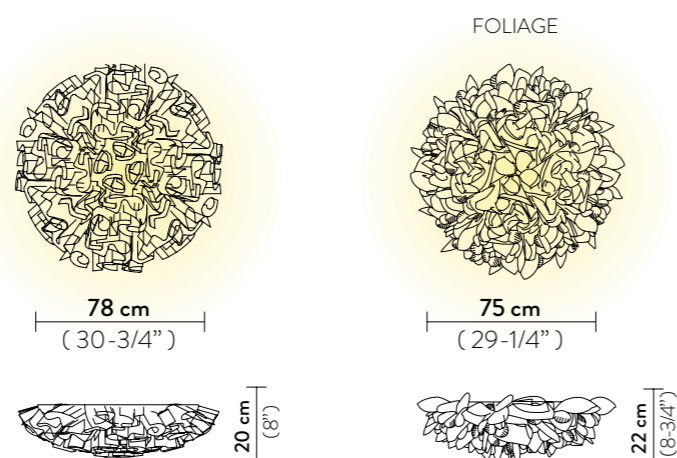

## VELI CEILING/WALL LARGE

- Light Source:** 3 X 12W E27 LED Filament Bulbs  
Veli Aurea: recommended 3000 Kelvin
- Dimmable:** with dimmable bulbs
- Materials:** Opalflex® / Lentiflex® / Goldflex® / Steelflex®  
Copperflex® / Lentiflex® with cold foil
- With:** Magnetic hanging System
- Weight:** net 3,09 Kg - gross 5,8 Kg  
net 3,6 Kg - gross 6,2 Kg (AUREA)
- Packaging:** 80 x 80 x h. 30 cm

FINISH	PRODUCT CODE	DETAILS
 AUREA	<b>VELCL00WHG00000000EU</b>	LIGHT SOURCE:  37 cm 14-1/4"
 FOLIAGE	<b>VELCL00FLG00000000EU</b>	LIGHT SOURCE:  37 cm 14-1/4"
 COUTURE	<b>VELCL00CTR00000000EU</b>	LIGHT SOURCE:  37 cm 14-1/4"
 PRISMA	<b>VELCL00PRS00000000EU</b>	LIGHT SOURCE:  37 cm 14-1/4"

FINISH	PRODUCT CODE	DETAILS
 GOLD	<b>VELCL00GLD00000000EU</b>	LIGHT SOURCE:  37 cm 14-1/4"
 SILVER	<b>VELCL00SLV00000000EU</b>	LIGHT SOURCE:  37 cm 14-1/4"
 COPPER	<b>VELCL00CPP00000000EU</b>	LIGHT SOURCE:  37 cm 14-1/4"
 WHITE	<b>VELCL00WHT00000000EU</b>	LIGHT SOURCE:  37 cm 14-1/4"
 BLACK	<b>VELCL00BLK00000000EU</b>	LIGHT SOURCE:  37 cm 14-1/4"

**With:** Magnetic hanging System

**Weight:** net 0,61 Kg - gross 1,2 Kg

**Packaging:** 36 x 38 x h. 15 cm

FINISH	SIZE	PRODUCT CODE	DETAILS
 AUREA	<b>M</b>	<b>VELCM00WHG00000000EU</b>	MEDIUM LIGHT SOURCE: 
			26 cm 10 - 1/4"
 FOLIAGE	<b>M</b>	<b>VELCM00FLG00000000EU</b>	MEDIUM LIGHT SOURCE: MINI LIGHT SOURCE:
	<b>MINI</b>	<b>VELCS00FLG00000000EU</b>	 
			26 cm 10 - 1/4"      19 cm 7 - 1/4"
 COUTURE	<b>M</b>	<b>VELCM00CTR00000000EU</b>	MEDIUM LIGHT SOURCE: MINI LIGHT SOURCE:
	<b>MINI</b>	<b>VELCS00CTR00000000EU</b>	 
			26 cm 10 - 1/4"      19 cm 7 - 1/4"