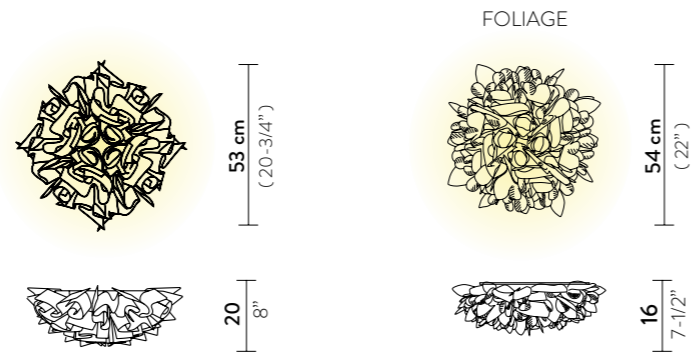

FINISH	PRODUCT CODE	DETAILS
 AUREA	<b>VELCL00WHG00000000EU</b>	LIGHT SOURCE:  37 cm 14-1/4"
 FOLIAGE	<b>VELCL00FLG00000000EU</b>	LIGHT SOURCE:  37 cm 14-1/4"
 COUTURE	<b>VELCL00CTR00000000EU</b>	LIGHT SOURCE:  37 cm 14-1/4"
 PRISMA	<b>VELCL00PRS00000000EU</b>	LIGHT SOURCE:  37 cm 14-1/4"

FINISH	PRODUCT CODE	DETAILS
 GOLD	<b>VELCL00GLD00000000EU</b>	LIGHT SOURCE:  37 cm 14-1/4"
 SILVER	<b>VELCL00SLV00000000EU</b>	LIGHT SOURCE:  37 cm 14-1/4"
 COPPER	<b>VELCL00CPP00000000EU</b>	LIGHT SOURCE:  37 cm 14-1/4"
 WHITE	<b>VELCL00WHT00000000EU</b>	LIGHT SOURCE:  37 cm 14-1/4"
 BLACK	<b>VELCL00BLK00000000EU</b>	LIGHT SOURCE:  37 cm 14-1/4"

**With:** Magnetic hanging System

**Weight:** net 1,25 Kg - gross 2,6 Kg  
net 1,4 Kg - gross 2,8 Kg (AUREA)

**Packaging:** 56 x 55 x h. 23 cm

**With:** Magnetic hanging System

**Weight:** net 0,61 Kg - gross 1,2 Kg

**Packaging:** 36 x 38 x h. 15 cm

FINISH	SIZE	PRODUCT CODE	DETAILS
 AUREA	<b>M</b>	<b>VELCM00WHG00000000EU</b>	MEDIUM LIGHT SOURCE: 
			26 cm 10 - 1/4"
 FOLIAGE	<b>M</b>	<b>VELCM00FLG00000000EU</b>	MEDIUM LIGHT SOURCE: MINI LIGHT SOURCE:
	<b>MINI</b>	<b>VELCS00FLG00000000EU</b>	 
			26 cm 10 - 1/4"      19 cm 7 - 1/4"
 COUTURE	<b>M</b>	<b>VELCM00CTR00000000EU</b>	MEDIUM LIGHT SOURCE: MINI LIGHT SOURCE:
	<b>MINI</b>	<b>VELCS00CTR00000000EU</b>	 
			26 cm 10 - 1/4"      19 cm 7 - 1/4"