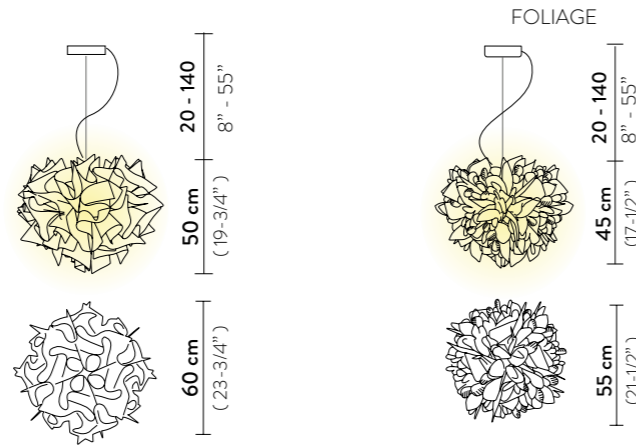

VELI SUSPENSION LARGE

DESIGN BY ADRIANO RACHELE

VELI SUSPENSION LARGE

1. **Light Source:** 4 X 12W E27 LED Filament Bulbs
   Veli Aurea: recommended 3000 Kelvin
2. **Dimmable:** with dimmable bulbs
3. **Materials:** Opalflex® / Lentiflex® / Goldflex® / Steelflex®
   Copperflex® / Lentiflex® with cold foil
4. **With:** Magnetic hanging System
5. **Weight:** net 2,07 Kg - gross 5,2 Kg
   net 2,4 Kg - gross 5,2 Kg (AUREA)
6. **Packaging:** 61 x 61 x h. 63 cm

FINISH	PRODUCT CODE	CANOPY DETAILS
 AUREA	VELSL00WHG01R00000EU RED WIRE	Ø 12 x h. 3,2 cm RED WIRE TRANSP WIRE
	VELSL00WHG01T00000EU TRANSP WIRE	
	ACCESSORIES	
	6M CABLE KIT (must be ordered with lamp) RED WIRE	
	6M CABLE KIT (must be ordered with lamp) TRANSP WIRE	
 FOLIAGE	VELSL00FLG01R00000EU RED WIRE	Ø 12 x h. 3,2 cm RED WIRE TRANSP WIRE
	VELSL00FLG01T00000EU TRANSP WIRE	
	ACCESSORIES	
	6M CABLE KIT (must be ordered with lamp) RED WIRE	
	6M CABLE KIT (must be ordered with lamp) TRANSP WIRE	
 COUTURE	VELSL00CTR01R00000EU RED WIRE	Ø 12 x h. 3,2 cm RED WIRE TRANSP WIRE
	VELSL00CTR01T00000EU TRANSP WIRE	
	ACCESSORIES	
	6M CABLE KIT (must be ordered with lamp) RED WIRE	
	6M CABLE KIT (must be ordered with lamp) TRANSP WIRE	
 PRISMA	VELSL00PRS01T00000EU	Ø 12 x h. 3,2 cm
	ACCESSORIES	
	6M CABLE KIT (must be ordered with lamp)	

FINISH	PRODUCT CODE	CANOPY DETAILS
 GOLD	VELSL00GLD01T00000EU	Ø 12 x h. 3,2 cm
	ACCESSORIES	
	6M CABLE KIT (must be ordered with lamp)	
 SILVER	VELSL00SLV01T00000EU	Ø 12 x h. 3,2 cm
	ACCESSORIES	
	6M CABLE KIT (must be ordered with lamp)	
 COPPER	VELSL00CPP01T00000EU	Ø 12 x h. 3,2 cm
	ACCESSORIES	
	6M CABLE KIT (must be ordered with lamp)	
 WHITE	VELSL00WHT01T00000EU	Ø 12 x h. 3,2 cm
	ACCESSORIES	
	6M CABLE KIT (must be ordered with lamp)	
 BLACK	VELSL00BLK01T00000EU	Ø 12 x h. 3,2 cm
	ACCESSORIES	
	6M CABLE KIT (must be ordered with lamp)