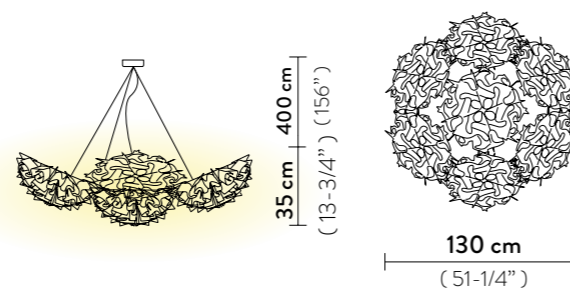

FINISH	PRODUCT CODE	CANOPY DETAILS	
 COUTURE	<b>VELXS0CTR01RMS000EU</b> RED WIRE	Ø 12 x h. 3,2 cm  RED WIRE	
	<b>VELXS0CTR01TMS000EU</b> TRANSP WIRE		 TRANSP WIRE
	ACCESSORIES		
	6M CABLE KIT (must be ordered with lamp) RED WIRE	6M CABLE KIT (must be ordered with lamp) TRANSP WIRE	

Packaging: 56 x 55 x h. 23 cm X7  
61 x 46 x h. 51 cm

FINISH	PRODUCT CODE	CANOPY DETAILS
 FOLIAGE	<b>7</b> <b>VELSOVSFLG04T00000EU</b>	Ø 14 x h. 3,2 cm 
 COUTURE	<b>7</b> <b>VELSOVSCTR04T00000EU</b>	Ø 14 x h. 3,2 cm 