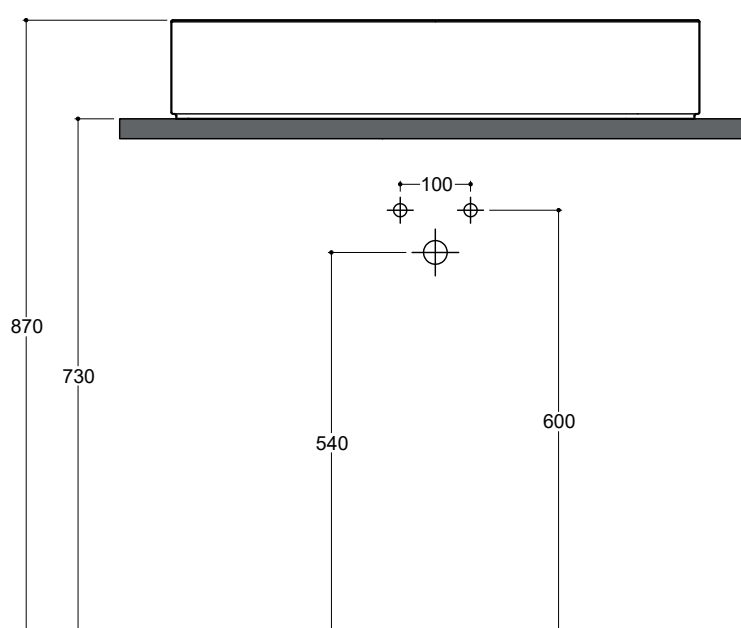

NB Le misure indicate possono subire una variazione dello 0,8 % circa, dovuta ad un'usura degli stampi o a piccole variazioni delle caratteristiche tecniche relative alle materie prime che compongono l'impasto.
NB Dimensions shown are subject to a variation of about 0,8 % , due to wear of molds or because of small changes in the technical specification of the raw materials of the dough.

ATTENZIONE le quote di installazione si riferiscono ad un impianto standard, sono generiche ed indicative. Si consiglia di adattare le quote in base alle esigenze del cliente.
ATTENTION the installation sheets refer to a standard system, they are generic and indicative. We recommend adapting the dimensions according to customer needs.

LUGLIO 2019